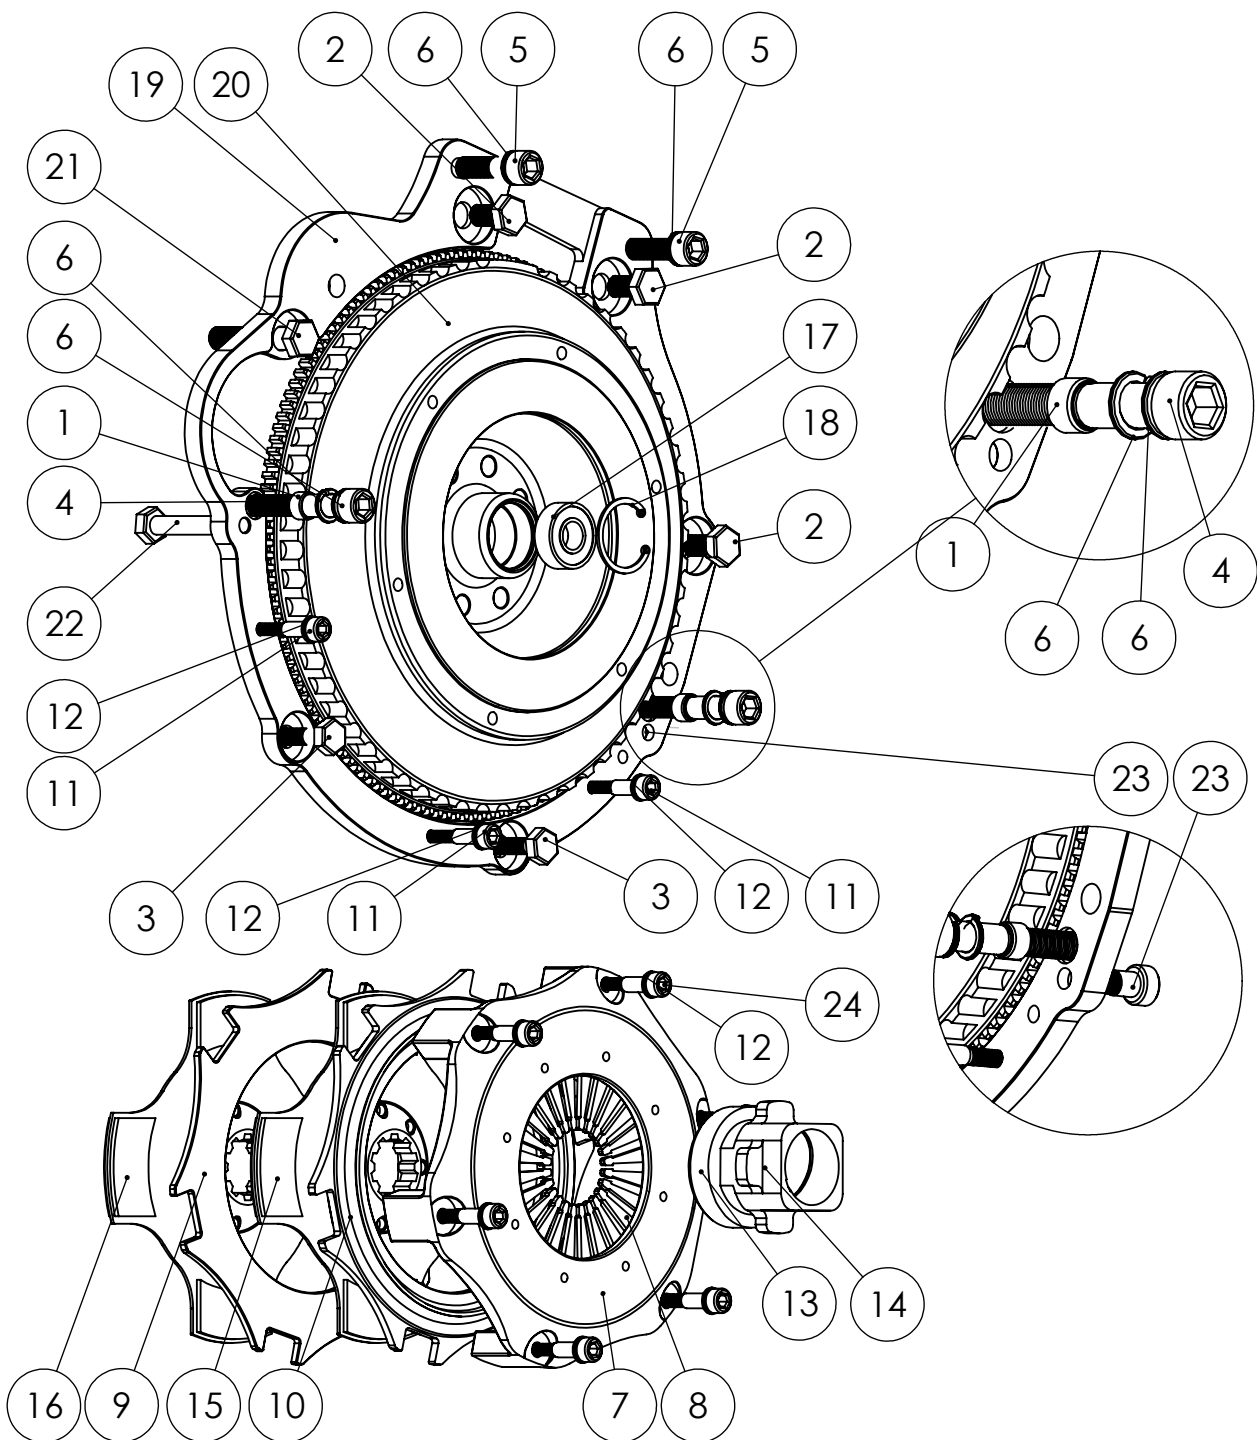

ABC Clutch - Volvo B21/B23/B230/B234 to BMW kit Instalation manual

www.abc-clutch.com

ABC Clutch SIA
 Upesgrīvas iela 47,
 Mārupe, Mārupes nov.,
 LV-2167
 LV50103645701
 00371 29125732
 sales@abc-clutch.com

Nr.	Part	Nm	Pc.
1	Centric washer	-	2
2	M12x1.75x20mm Bolt	70	3
3	M10x1.5x20mm Bolt	50	2
4	M12x1.5x70mm Bolt	70	2
5	M12x1.5x40mm Bolt	70	2
6	12mmx2mm washer	-	6
7	Tilton OT II Cover	-	1
8	Diaphragm spring	-	1
9	Flouter plate	-	1
10	Pressure plate	-	1
11	M8x1.25x40mm Bolt	25	3
12	8mmx2mm washer	-	9
13	Koyo throw out bearing	-	1
14	Aluminium throw out bearing case	-	1
15	Cerametallic disc 1	-	1
16	Cerametallic disc 2	-	1
17	Centric bearing	-	1
18	Centric bearing lock ring	-	1
19	Volvo to BMW flange	-	1
20	Flywheel	-	1
21	M12x1.75x60mm Bolt	70	1
22	M10x1.5x65mm Bolt	50	1
23	M10x1.5x30mm Bolt	50	1
24	M8x1.25x50mm Bolt	25	6